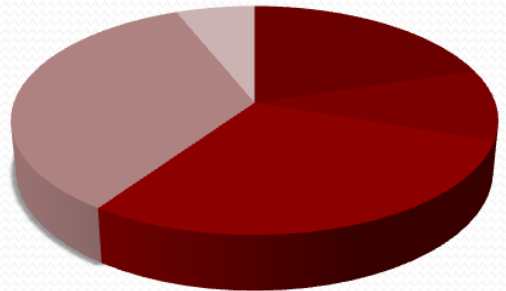

Student Demographics

New Students

521 First-time Freshmen
704 New Transfers
90 New Post-Bac Students

Student Level

- Freshmen (20%)
- Sophomores (10%)
- Juniors (29%)
- Seniors (34%)
- PBAC (6%)

Total Fall Headcount

3,593 Undergraduates
235 Post-Bac Students
3,828 Total Enrolled

Demographics

64% Female
31% Hispanic*
7% Asian
2% African American
1% Native American
53% White
6% Unknown
0.5% International (N=18)

*HSI eligibility status is not based on this number.